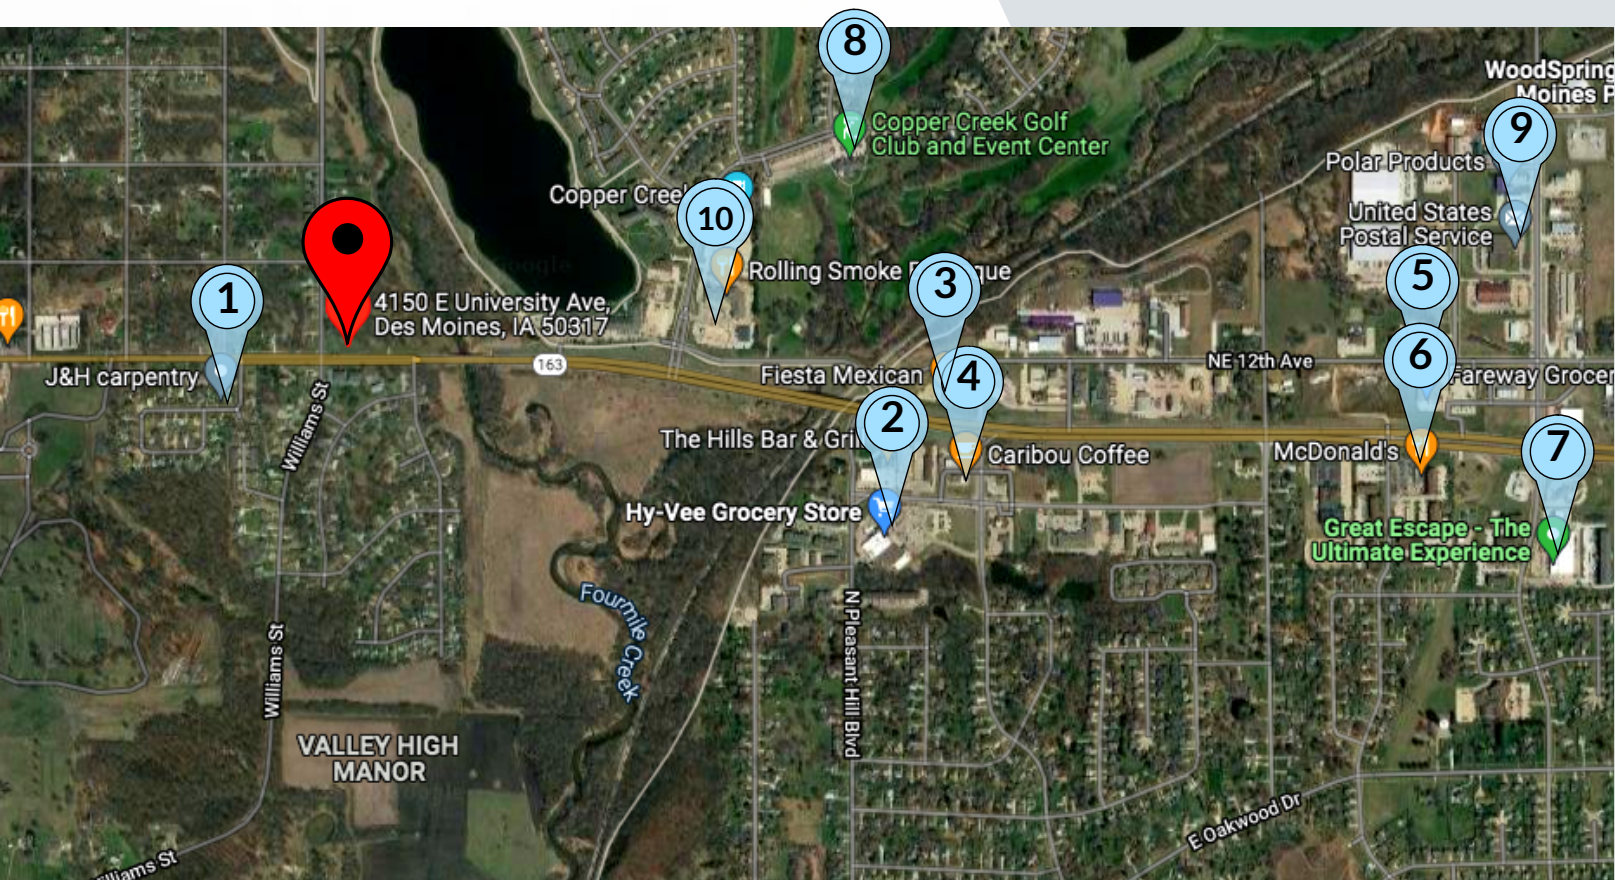

## Property Details:

- 1.482 Acres
- Two parcels: 0.844 AC and 0.638 AC
- Existing house: 843 SF
- Current zoning: N3A
- Easily accessible location near the Hwy 5 bi-pass, I-35/80
- Two multifamily buildings across the street (Eastbrook Terrace Apartments)

# AERIAL MAP

1207 WILLIAMS ST & 4150 E UNIVERSITY AVE, DES MOINES IA

## Nearby Establishments:

1. JH Carpentry
2. Hy-Vee Grocery Store
3. Fiesta Mexican
4. Caribou Coffee
5. Fareway Grocery
6. Mcdonalds
7. Great Escape: The Ultimate Experience
8. Copper Creek Golf Club and Event Center
9. United States Postal Service
10. Rolling Smoke Barbeque