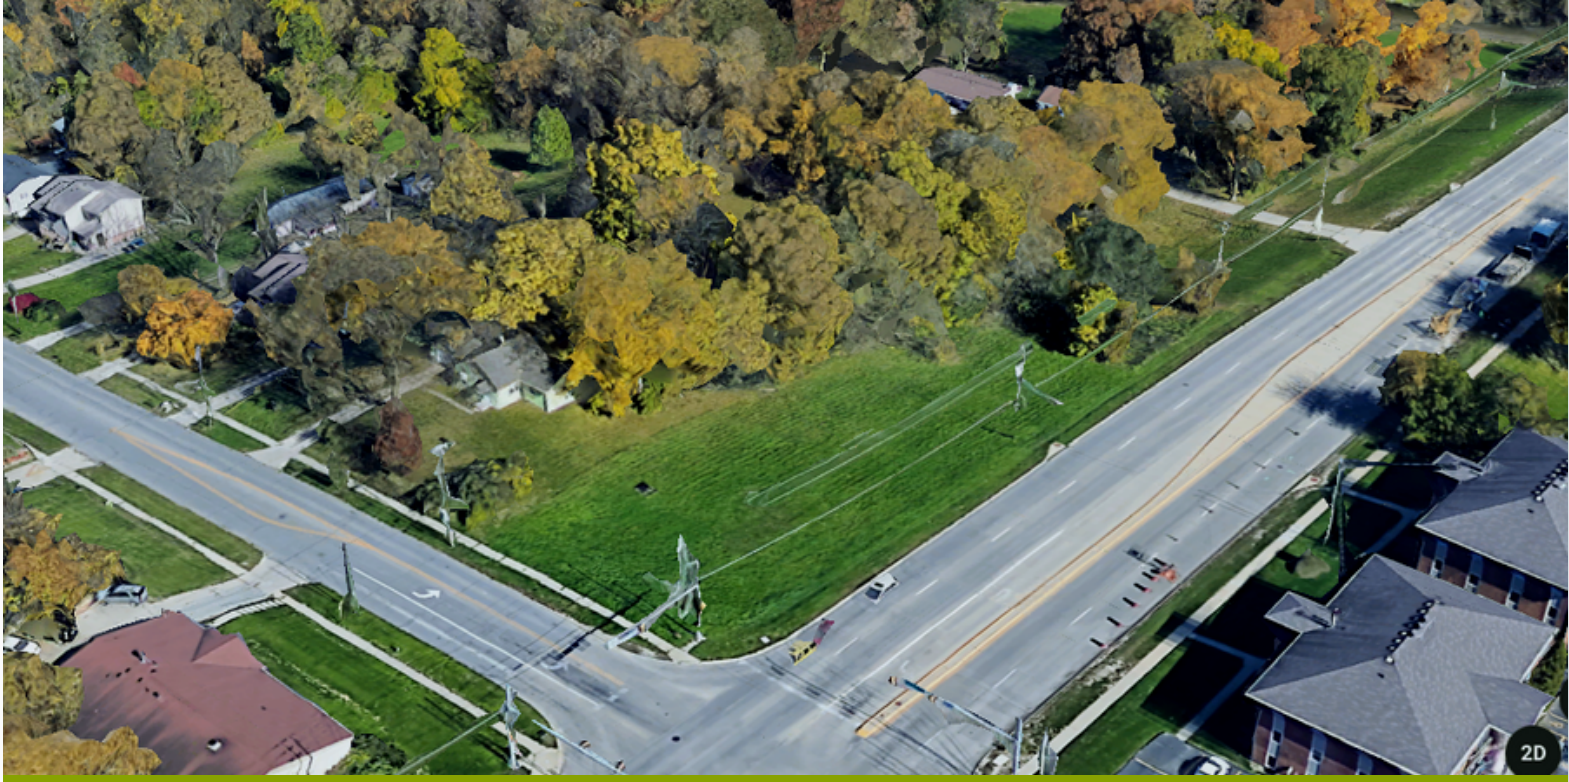

SITE PHOTOS

1207 WILLIAMS ST & 4150 E UNIVERSITY AVE, DES MOINES IA